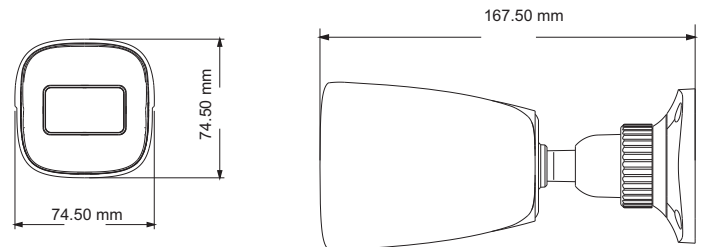

Others

Power Supply	DC12V/PoE
Power Consumption	< 6.5W
Operating Environment	- 30 °C ~ 60 °C (-22°F~140°F) Humidity: less than 95 % (non-condensing)
Dimensions (mm)	167.5 × 74.5 × 167.5
Weight (net)	Approx. 0.44KG
Installation	Ceiling mounting; Wall mounting

DIMENSIONS