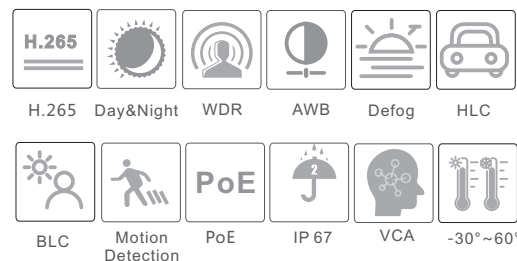

CAMERA

TD-9481S3

8MP IR Water-proof Bullet Network Camera

- 8MP (3840 × 2160) H.265 coding
- Max.resolution: 3840 × 2160
- ICR auto switch, true day / night, ROI coding
- 3D DNR, WDR, HLC, BLC, defog
- 20~30m IR night view distance
- DC12V/PoE power supply
- P2P function optional
- IP 67 ingress protection
- Support three streams
- Support mobile surveillance by smart phones with iOS or Android OS
- Intelligent analytics